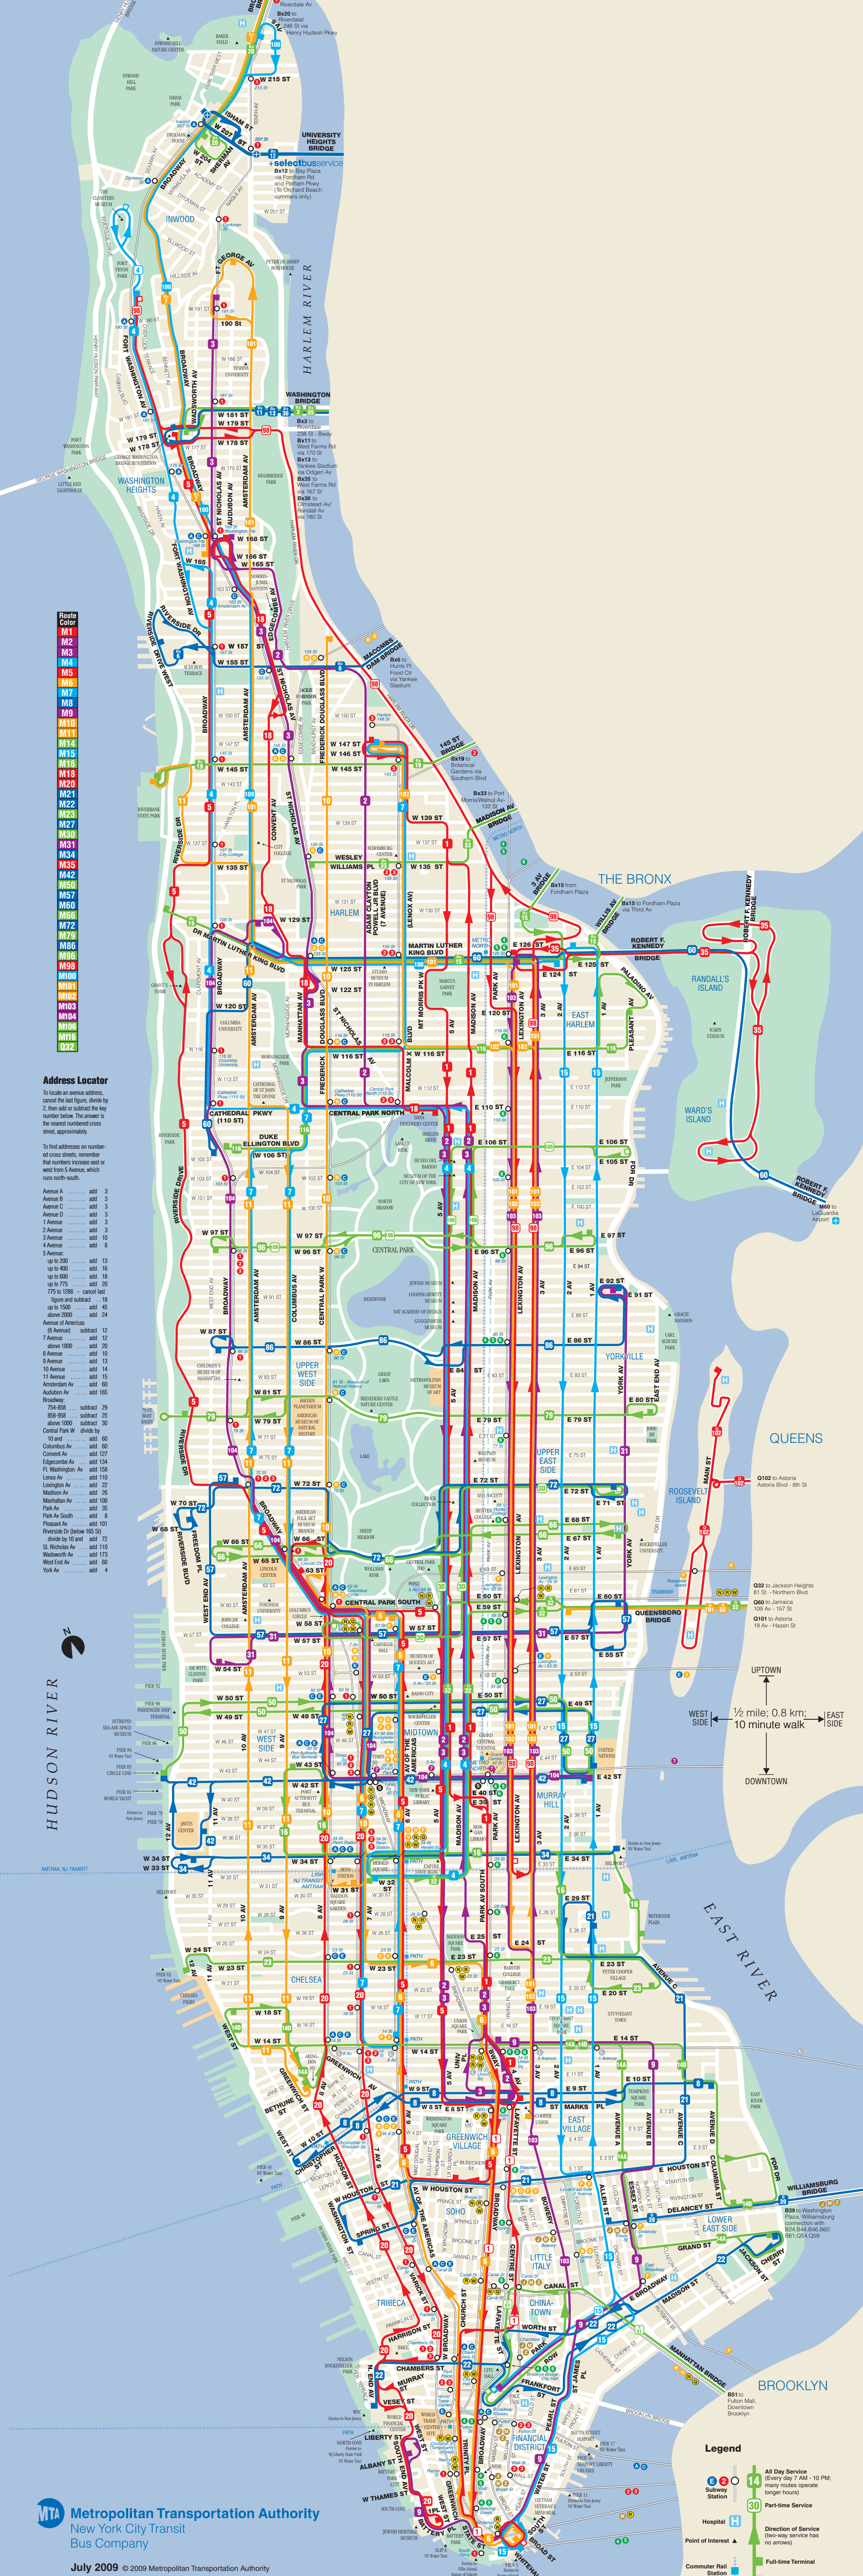

MTA Manhattan Bus Map

Address Locator

Legend

- All Day Service (Every day 7 AM - 10 PM; many routes operate longer hours)
- Part-time Service
- Hospital **H**
- Direction of Service (two-way service has no arrows)
- Point of Interest **▲**
- Full-time Terminal
- Part-time Terminal